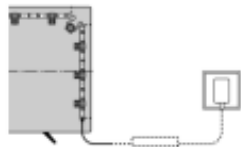

2. Before removing the tape, apply the strip to the desired position to size it up.

3. Position the Cable end of the TV Strip near the Power socket for convenience

4. Please ensure there is enough space for you to work on behind the TV or Place the TV on a stable Surface for the installation