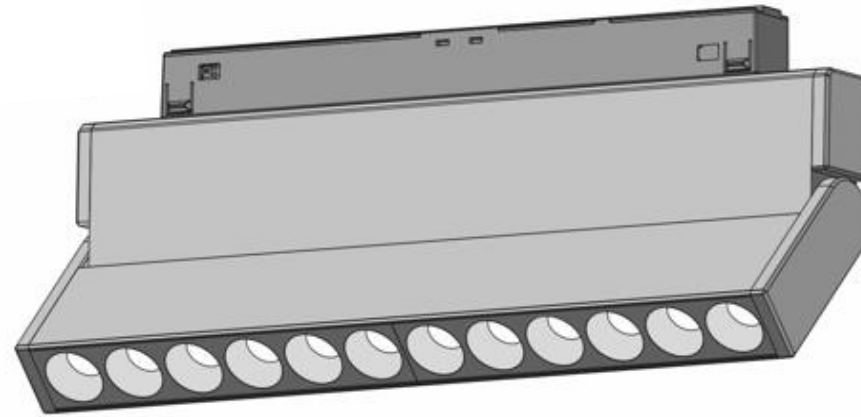

WARM TO COOL WHITES

Control from
anywhere

Apply preset
modes

Schedule and
automate

Philips LED Wi-Fi Mag Adj Spot Blade(10W)

“Enter the world of Smart Lighting”

Adjustable
Spot Blade

Preset Modes