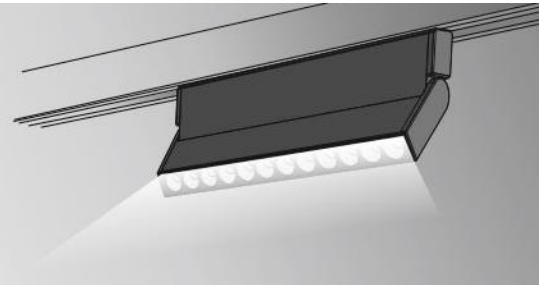

WARM TO COOL WHITES

Control from
anywhere

Apply preset
modes

Schedule and
automate

Philips LED Wi-Fi Mag Adj Spot Blade(10W)

“Enter the world of Smart Lighting”

Adjustable
Spot Blade

Preset Modes