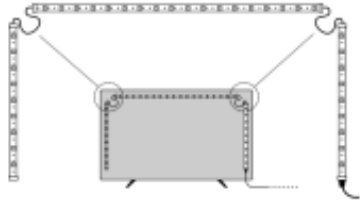

'Do it Yourself' TV Strip – It's Simple, It's Smart, It's WiZ

Installation Guide

Philips Smart Wi-fi LED TV Strip

A. Recommendations before Installation

1. Maximum recommended distance/space between the wall & TV unit should be $\leq 20\text{ CM}/7.87''$ for best experience.

2. Before removing the tape, apply the strip to the desired position to size it up.

3. Position the Cable end of the TV Strip near the Power socket for convenience

4. Please ensure there is enough space for you to work on behind the TV or Place the TV on a stable Surface for the installation

B. Installation Steps

1. Wipe the back of the TV unit using a soft, clean cloth to eliminate dust and foreign particles.

2. Paste the TV strip to the back of the TV unit using the double-sided tape provided on the TV strip, starting from one end.

3. Secure the TV strip onto the TV unit using the additional clips provided with the product.

4. Connect one end of the strip to the AC adaptor using the 6-pin connector provided. (You can connect the Strip end closer to the power socket)

5. Plug the AC adaptor into the power outlet and then follow the instructions on the WiZ App to pair the product.

**No Electrician
Required**