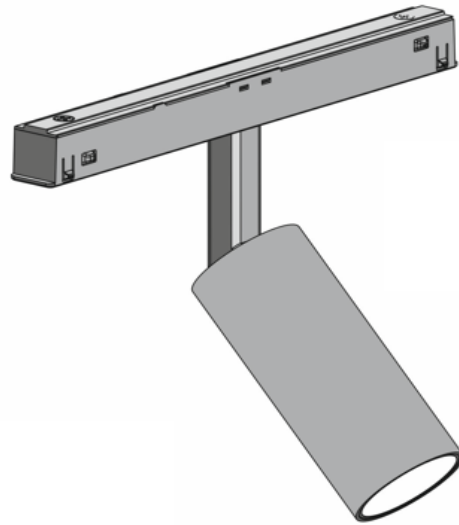

WARM TO COOL WHITES

Control from anywhere

Apply preset modes

Schedule and automate

Philips LED Wi-Fi Mag Track Spot (10W)

“Enter the world of Smart Lighting”

Track Spot

Preset Modes