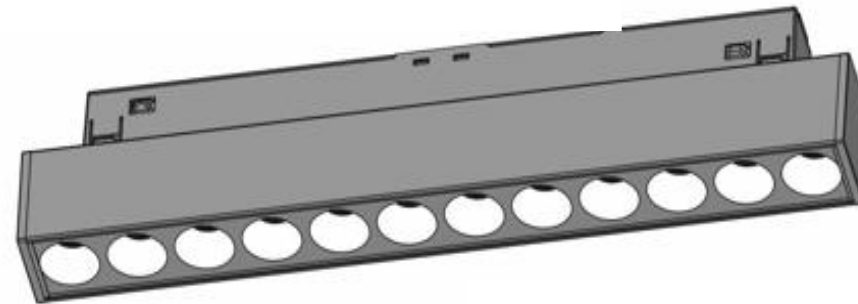

Magnetic Spot Blade

WARM TO COOL WHITES

Control from anywhere

Apply preset modes

Schedule and automate

Philips LED Wi-Fi Mag. Spot Blade (10W)

“Enter the world of Smart Lighting”