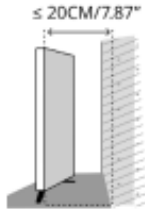

'Do it Yourself' TV Strip – It's Simple, It's Smart, It's WiZ

Installation Guide

Philips Smart Wi-fi LED TV Strip

A. Recommendations before Installation

1. Maximum recommended distance/space between the wall & TV unit should be $\leq 20\text{ CM}/7.87''$ for best experience.

2. Before removing the tape, apply the strip to the desired position to size it up.