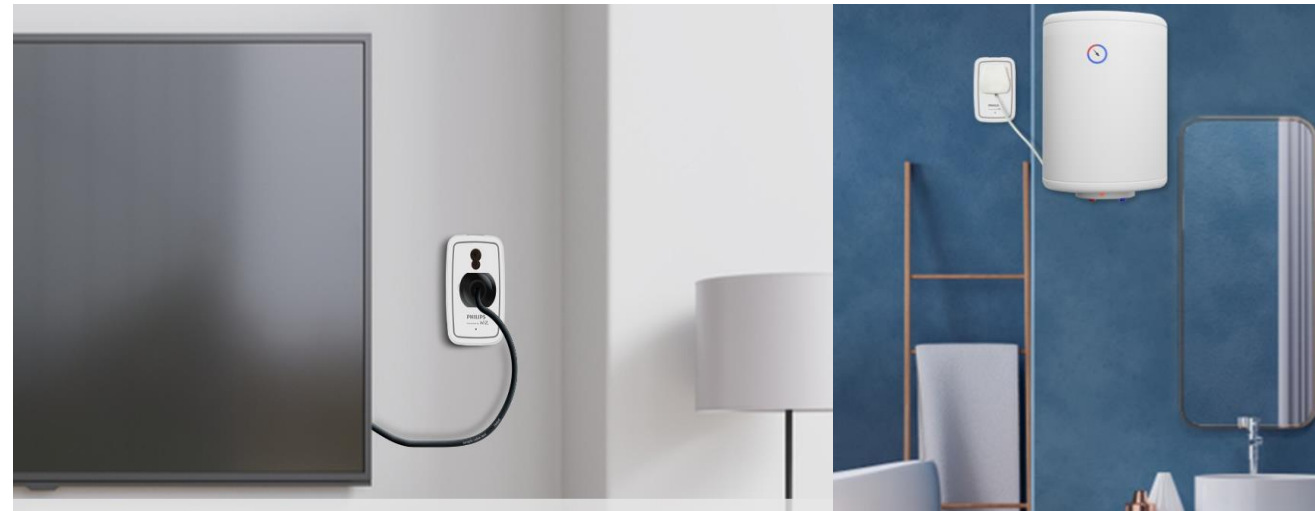

+

Philips Smart Wi-Fi 16A Smart Plug

- Just plug in your ordinary light or appliance and you'll be able to control them with your smartphone or your voice.
- With schedules, you can turn devices on and off to fit your daily routine and save energy.
- You'll never need to worry about whether you've left your lights or appliances on at home anymore, because you can check on them with your smartphone.