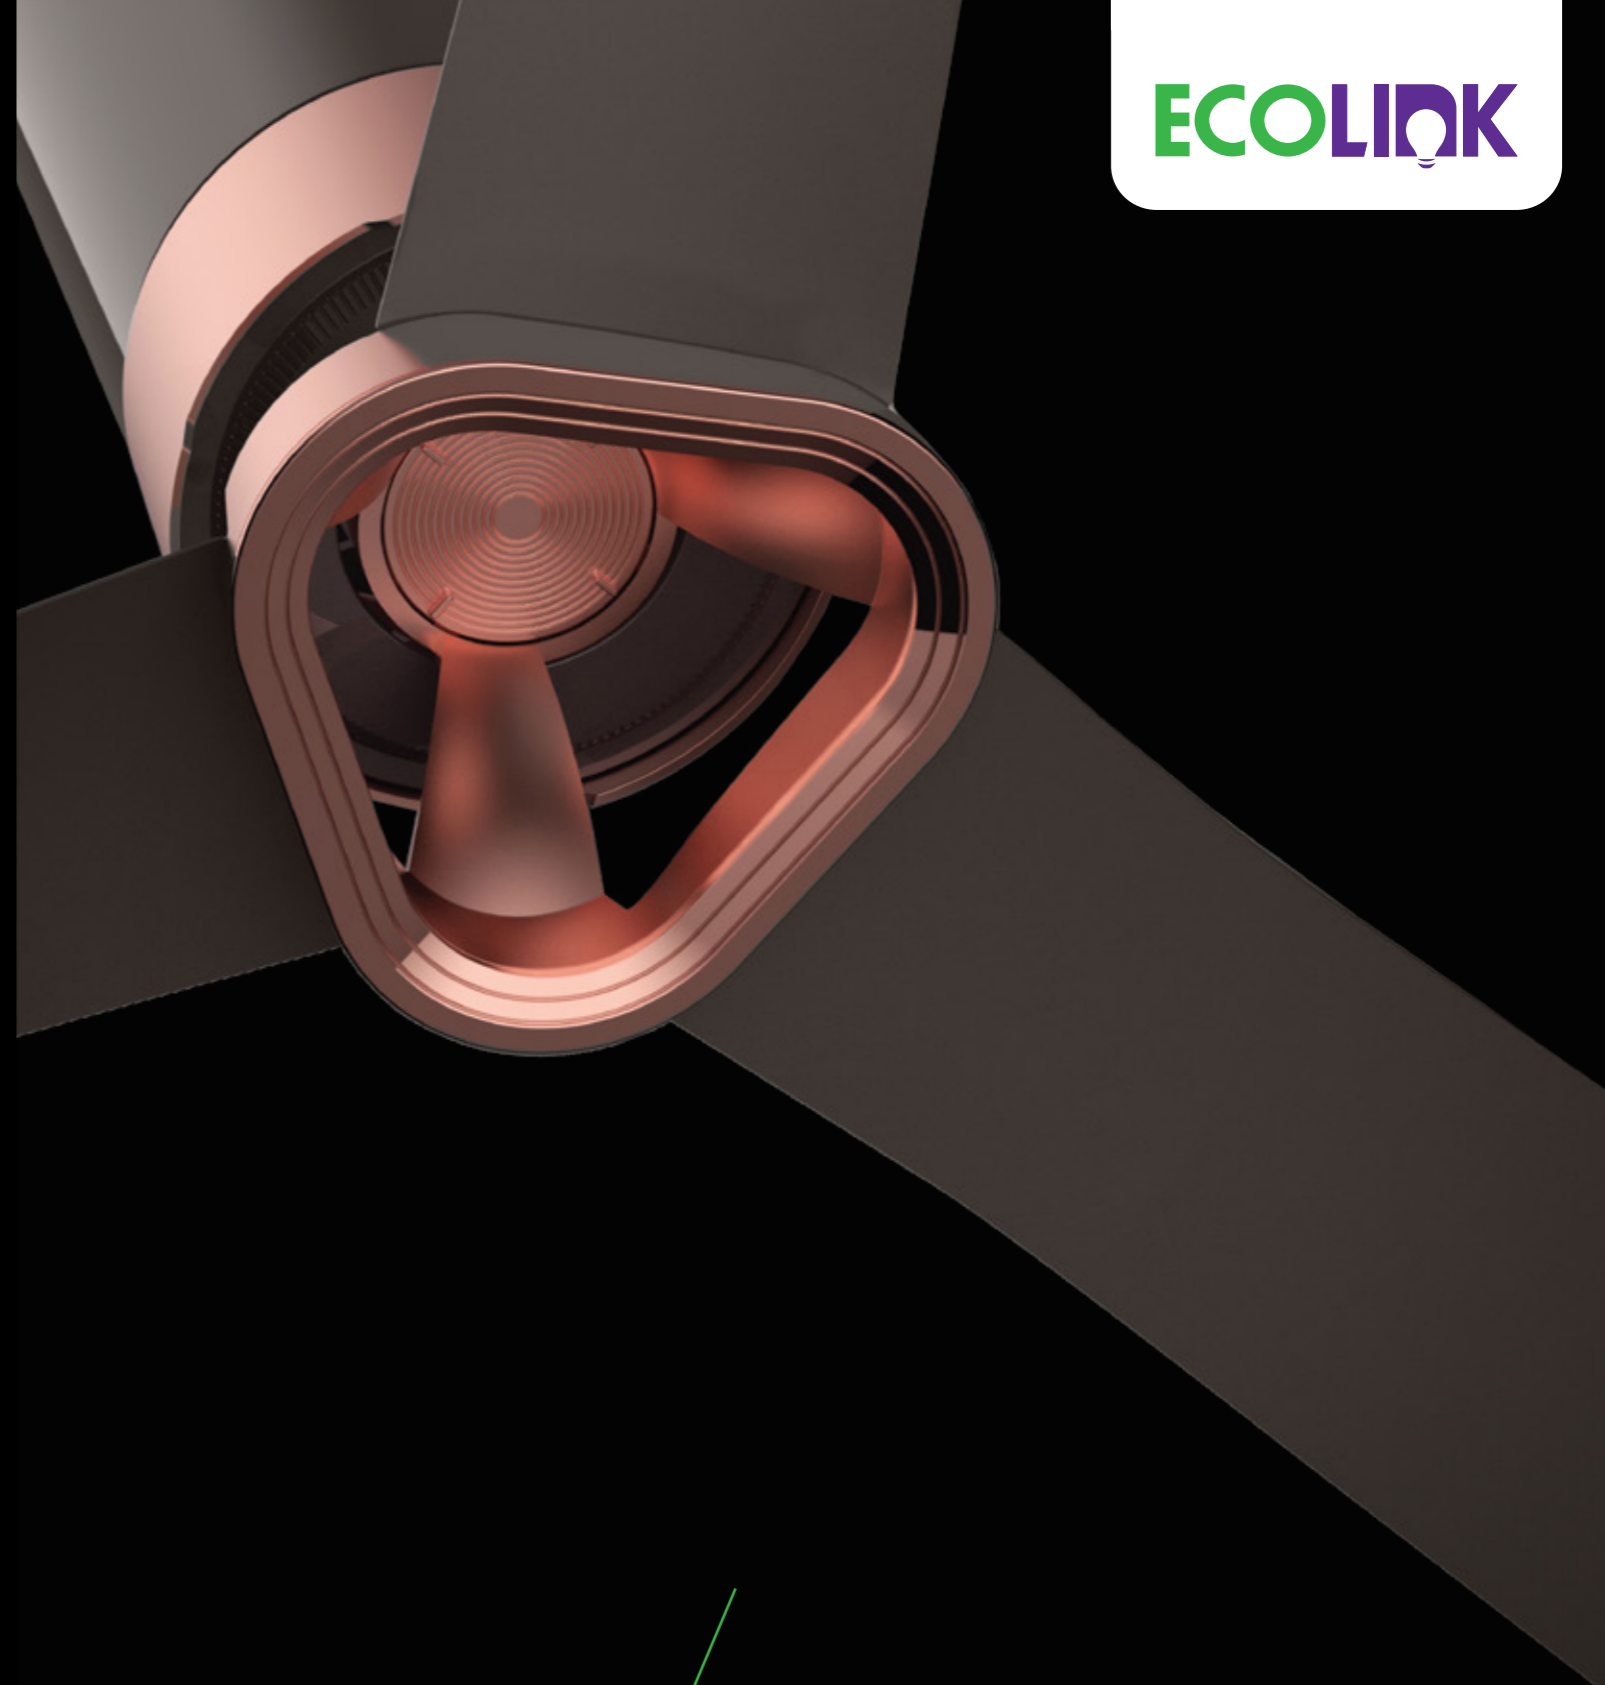

FANS CATALOGUE 2025