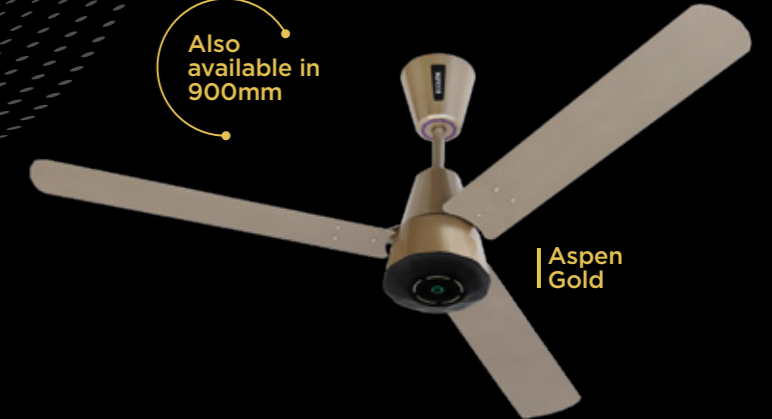

Air Jewel

BLDC Technology

Runs 3X longer on inverter

Point anywhere RF remote

2 way rotation for Summers and Winters

BLDC motor with 100% copper winding

Superior air delivery

Designer LED speed indicators*

Turbo Mode, Timer (2, 4, 6 hours)

Also available in 900mm

Aspen Gold