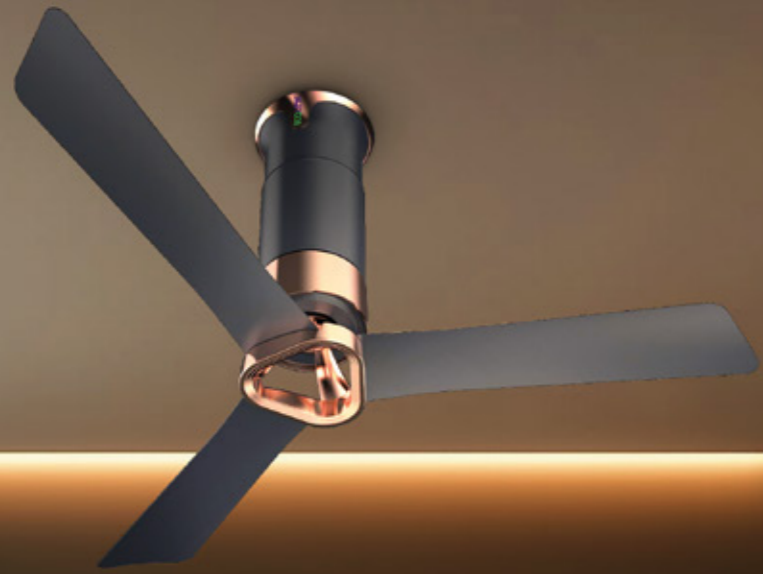

Espresso Brown-Copper