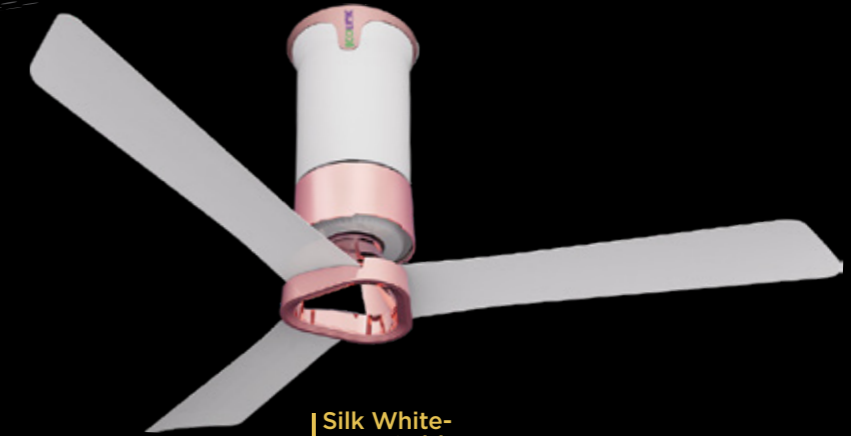

2 way rotation for Summers and Winters

Point anywhere RF remote

Superior air delivery

BLDC motor with 100% copper winding

Turbo Mode, Timer (2, 4, 6 hours)

Silk White-Rose Gold

Unique hollow hub design

3+2 Year Warranty

Point anywhere RF remote

Superior air delivery

BLDC motor with 100% copper winding

Turbo Mode, Timer (2, 4, 6 hours)

Designer LED speed indicators*

Rusty Brown

Titanium Grey

Futuristic square hub design